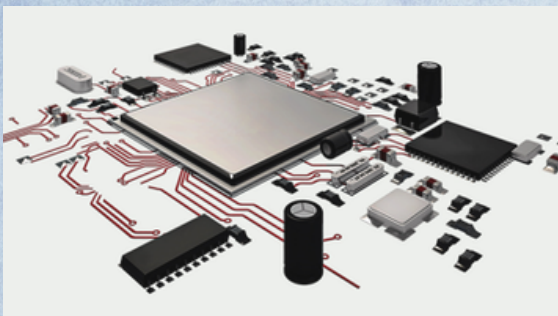

The Future of Smarter & Reliable Home Charging Pile

DESIGNED TO SUIT MOST ELECTRIC VEHICLE MODELS AND EVER-GROWING RANGE OF ELECTRIC VEHICLES AVAILABLE.

Advantages

- Convenient and easy-to-install.
- Fast charging.
- Tested to the highest safety standards
- Pre-set charging schedule
- 4G networked, enables remote control.
- Intelligent temperature control.
- Using high-quality imported chips.
- multiple protections for smooth charging.